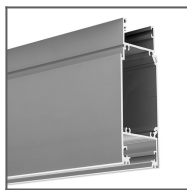

PRODUCT DESCRIPTION

- Cover with a square cross-section dedicated to the KIDES-DUO extrusion
- It limits the penetration of moisture inside the fixture
- Good light diffusion

Fill empty fields

Product nr.

Fixture type

Company

Job name

Date

TECHNICAL SPECIFICATION

Material	PMMA
Available length	1000 mm, 2000 mm, 3000 mm
UV resistance	yes

TECHNICAL DRAWING

RELATED PROFILES