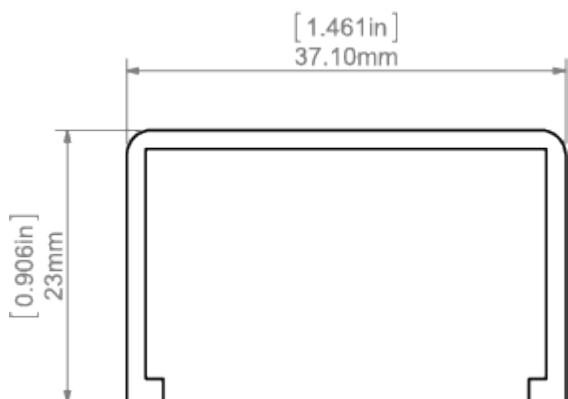

Fixture type

Company

Job name

Date

TECHNICAL SPECIFICATION

Material	PMMA
Available length	1000 mm, 2000 mm, 3000 mm
UV resistance	yes

TECHNICAL DRAWING

RELATED PROFILES