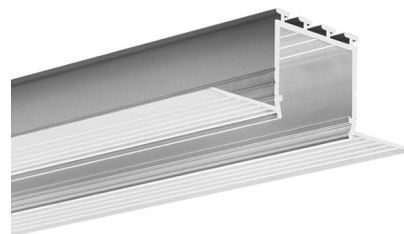

PRODUCT DESCRIPTION

- Mounting to drywall boards
- Line of light flush with the surface
- Non visible aluminum elements

FINISH :

Non anodized (raw)

*Custom colors available upon request

Fill empty fields

Product nr.

Fixture type

Company

Job name

Date

TECHNICAL SPECIFICATION

Application

- main, decorative and functional lighting.

Mounting

- in drywall, with mounting adhesive,
- can be easily connected into runs,
- the cover is cut to the length of the profile.

Additional information

- in order to protect the lighting fixture during installation, a TECH-22 protective insert should be used.

AVAILABLE LENGTHS

Ref. nr.	surface finish	available lengths
B6454NA_1	Non anodized (raw)	1000 mm
B6454NA_2	Non anodized (raw)	2000 mm
B6454NA_3	Non anodized (raw)	3000 mm