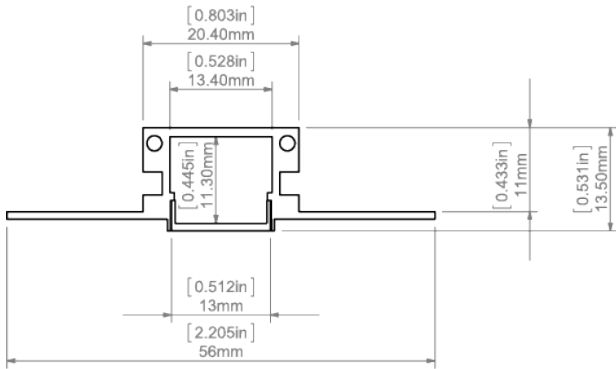

TECHNICAL DRAWING