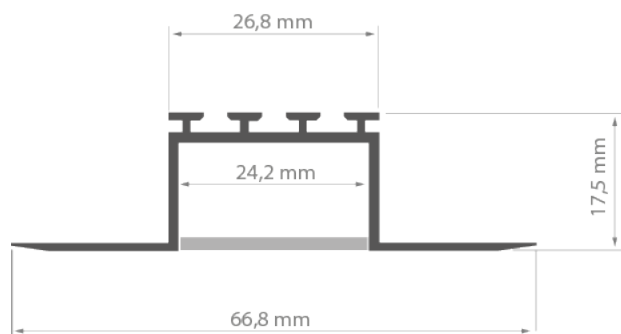

TECHNICAL DRAWING