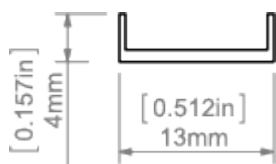

PRODUCT DESCRIPTION

The cover has a matt black surface that turns white when the light is turned on, the line of light at 160LED/m. The cover material is PC (polycarbonate) with increased resistance to UV radiation. The best visual effect is obtained with profiles that are black inside. The cover creates a line of light in profiles minimal deep 11 mm at 160LED/1m.

Application

- decorative lighting

Mounting

- snap-in in dedicated profiles

Material	PC
Available length	1000 mm, 2000 mm, 3000 mm
UV resistance	increased

TECHNICAL DRAWING

RELATED PROFILES

OPK-4 Profile
Ref: C0370