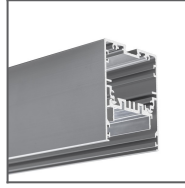

MOD-50 Profile
Ref: 18047