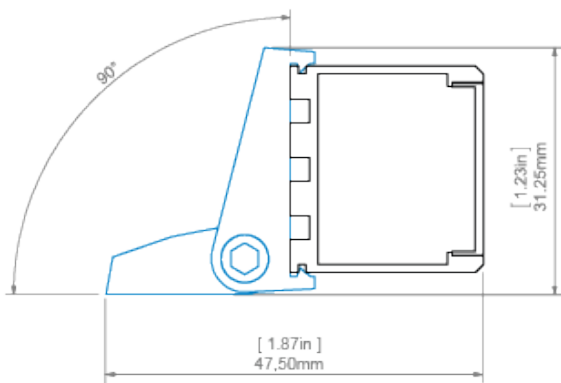

TECHNICAL DRAWING

LIPOD profile and AM-24 mounting bracket
profil LIPOD z mocownikiem AM-24

LIPOD profile and GIP mounting bracket
profil LIPOD i mocownikiem GIP

LIPOD profile and REGIP-UV mounting bracket
profil LIPOD z mocownikiem REGIP-UV