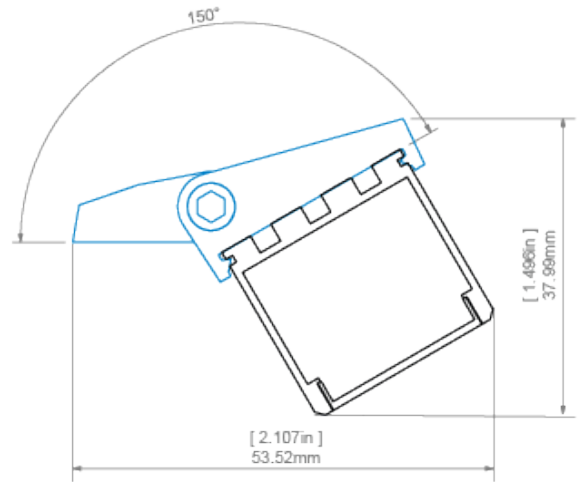

LIPOD profile and AM-24 mounting bracket
profil LIPOD z mocownikiem AM-24

LIPOD profile and REGIP-UV mounting bracket
profil LIPOD z mocownikiem REGIP-UV