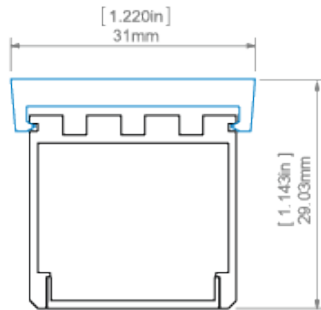

LIPOD profile and GIP mounting bracket
profil LIPOD i mocownikiem GIP