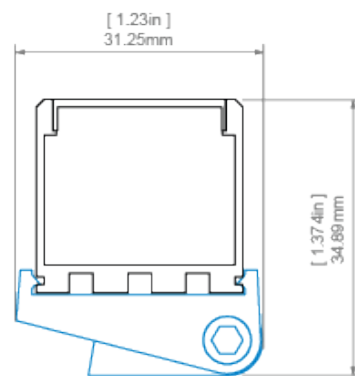

LIPOD profile and REGIP-UV mounting bracket
profil LIPOD z mocownikiem REGIP-UV