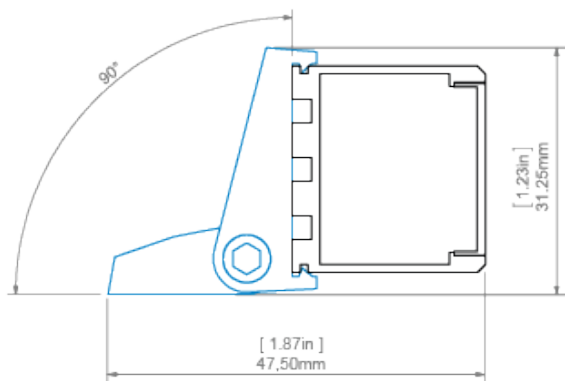

TECHNICAL DRAWING

LIPOD profile and AM-24 mounting bracket
profil LIPOD z mocownikiem AM-24

LIPOD profile and GIP mounting bracket
profil LIPOD i mocownikiem GIP

LIPOD profile and REGIP-UV mounting bracket
profil LIPOD z mocownikiem REGIP-UV