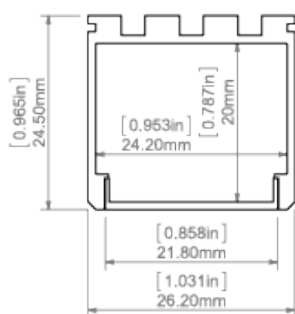

AVAILABLE LENGTHS

Ref. nr.	surface finish	available lengths
B5554ANODA_1	Silver anodized	1000 mm
B5554ANODA_2	Silver anodized	2000 mm
B5554ANODA_3	Silver anodized	3000 mm
B5554K7_1	Black anodized	1000 mm
B5554K7_2	Black anodized	2000 mm
B5554K7_3	Black anodized	3000 mm
B5554L9010OD_2	White RAL	2000 mm
B5554L9005NS_1	Black RAL	1000 mm
B5554L9005NS_2	Black RAL	2000 mm
B5554L9005NS_3	Black RAL	3000 mm
B5554L9005OD_2	Black RAL	2000 mm

TECHNICAL DRAWING