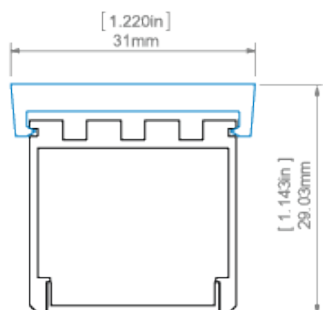

LIPOD profile and GIP mounting bracket
profil LIPOD i mocownikiem GIP