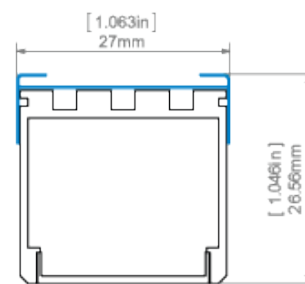

AVAILABLE LENGTHS

Ref. nr.	surface finish	available lengths
B5554ANODA_1	Silver anodized	1000 mm
B5554ANODA_2	Silver anodized	2000 mm
B5554ANODA_3	Silver anodized	3000 mm
B5554K7_1	Black anodized	1000 mm
B5554K7_2	Black anodized	2000 mm
B5554K7_3	Black anodized	3000 mm
B5554L9010OD_2	White RAL	2000 mm
B5554L9005NS_1	Black RAL	1000 mm
B5554L9005NS_2	Black RAL	2000 mm
B5554L9005NS_3	Black RAL	3000 mm
B5554L9005OD_2	Black RAL	2000 mm

TECHNICAL DRAWING