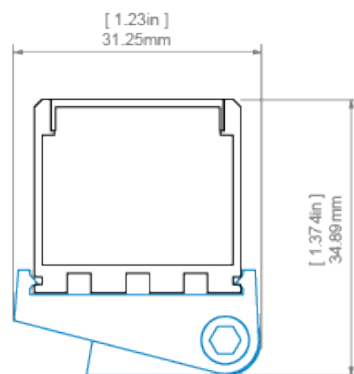

LIPOD profile and REGIP-UV mounting bracket
profil LIPOD z mocownikiem REGIP-UV