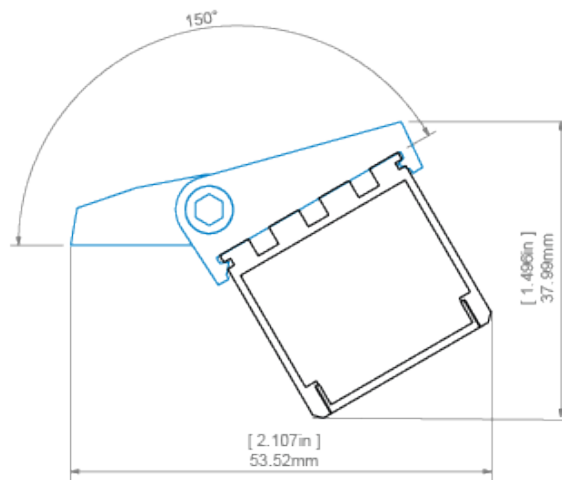

LIPOD profile and AM-24 mounting bracket
profil LIPOD z mocownikiem AM-24

LIPOD profile and REGIP-UV mounting bracket
profil LIPOD z mocownikiem REGIP-UV