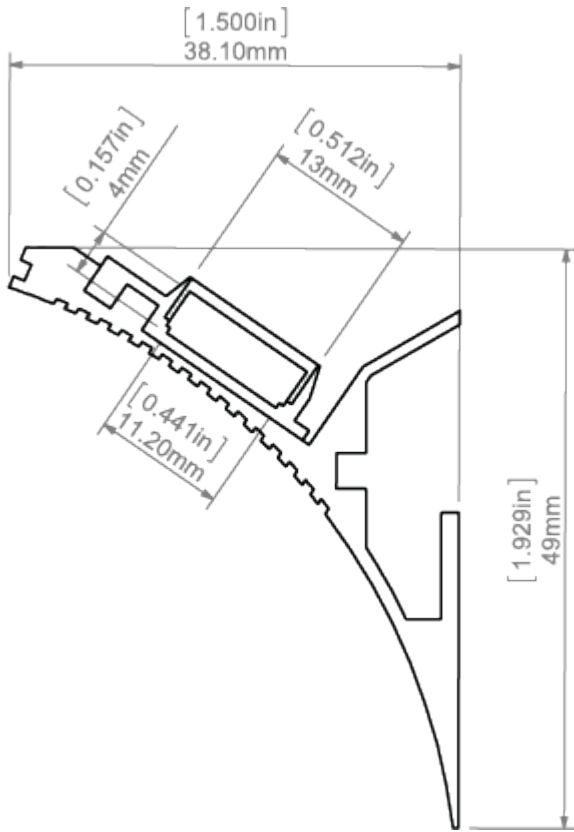

TECHNICAL DRAWING