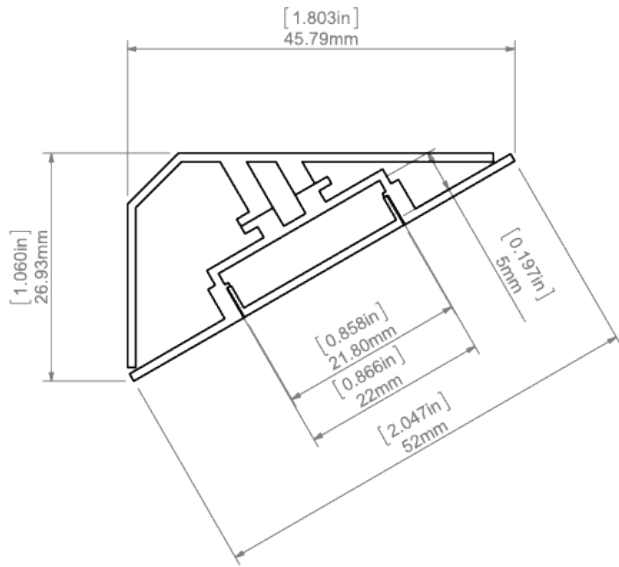

TECHNICAL DRAWING