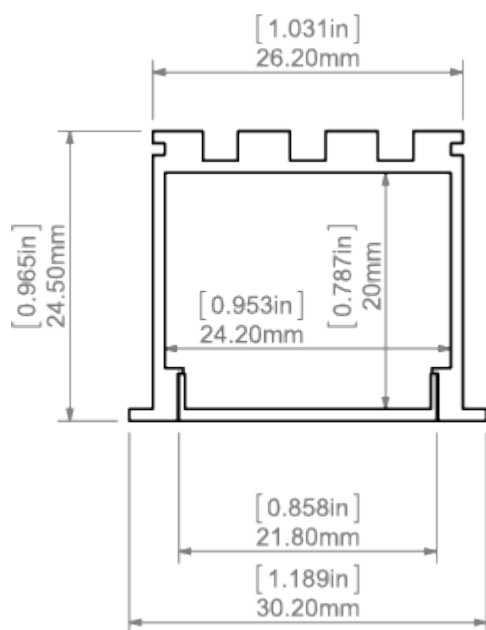

AVAILABLE LENGTHS

Ref. nr.	surface finish	available lengths
B5553ANODA_1	Silver anodized	1000 mm
B5553ANODA_2	Silver anodized	2000 mm
B5553ANODA_3	Silver anodized	3000 mm
B5553K7_1	Black RAL	1000 mm
B5553K7_2	Black RAL	2000 mm
B5553K7_3	Black RAL	3000 mm
B5553L9005OD_2	Black RAL	2000 mm
B5553L9010OD_2	White RAL	1000 mm

TECHNICAL DRAWING