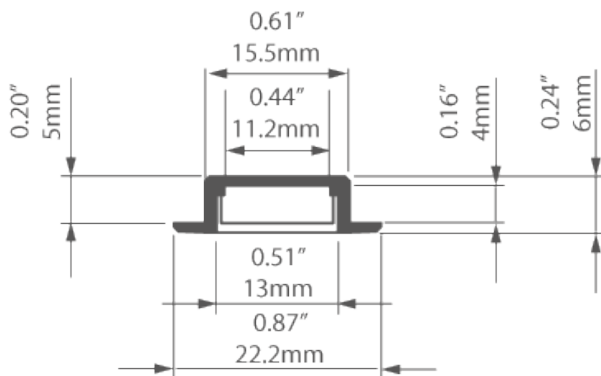

Ref. nr.	surface finish	available lengths
C1587K7_1	Black anodized	1000 mm
C1587K7_2	Black anodized	2000 mm
C1587K7_3	Black anodized	3000 mm
C1587L9010OD_2	White RAL	2000 mm

TECHNICAL DRAWING