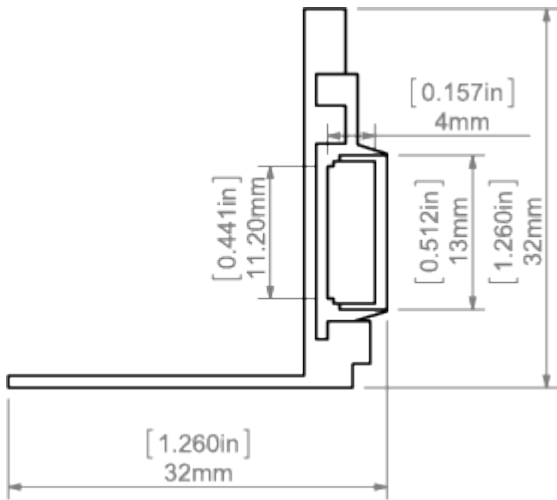

TECHNICAL DRAWING