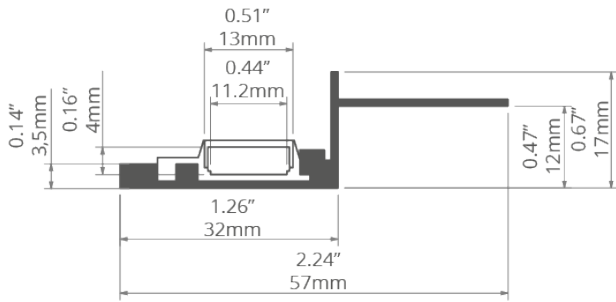

TECHNICAL DRAWING