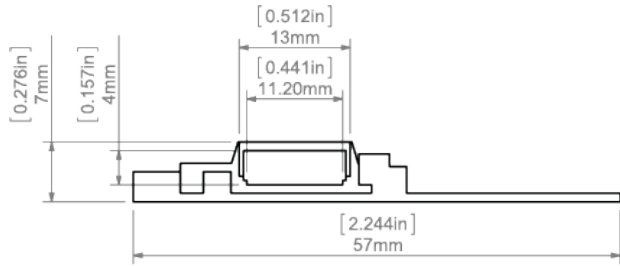

TECHNICAL DRAWING