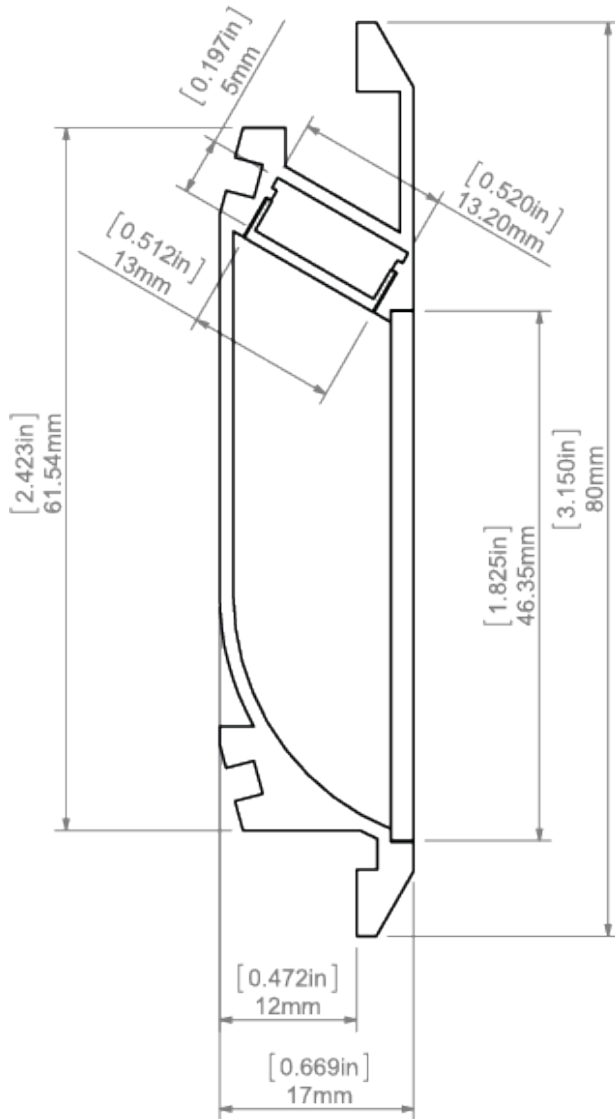

TECHNICAL DRAWING