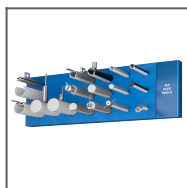

Foam 70340
Ref: 70340