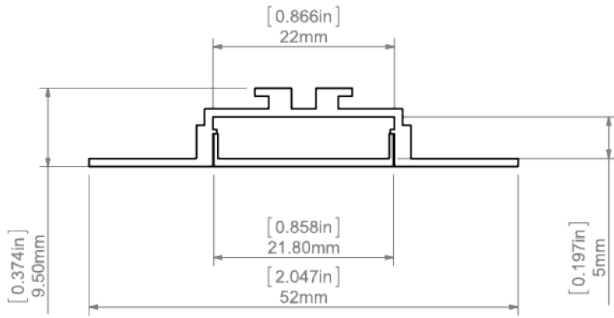

TECHNICAL DRAWING