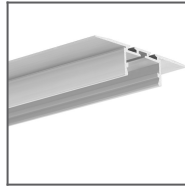

## PRODUCT DESCRIPTION

- Lengthwise suspension on a wire
- Mounting to the lighting fixture from the light source side
- Creating an installation from several lighting fixtures one under the other
- Single pole conductivity possible

### Additional information

- spare power connector included
- ATTENTION! in the case of installation in a profile without hooks at the cover bracket (e.g. GIZA-DUO-LL), remove the plastic holder in the lower part of the fastener

## TECHNICAL DRAWING

RELATED PROFILES

GIZA-LL profile  
Ref: C0758

GIZA Profile  
Ref: B5556

LIPOD Profile  
Ref: B5554

LARKO Profile  
Ref: B5552

GIZA-DUO-LL  
Profile  
Ref: C2162

GLAZA-LL Profile  
Ref: C2627