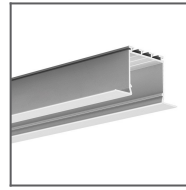

## PRODUCT DESCRIPTION

- Lengthwise suspension on a wire
- Mounting to the lighting fixture from the light source side
- Creating an installation from several lighting fixtures one under the other
- Single pole conductivity possible

### Additional information

- spare power connector included
- ATTENTION! in the case of installation in a profile without hooks at the cover bracket (e.g. GIZA-DUO-LL), remove the plastic holder in the lower part of the fastener

## TECHNICAL DRAWING

RELATED PROFILES

GIZA-LL profile  
Ref: C0758

GIZA Profile  
Ref: B5556

LIPOD Profile  
Ref: B5554

LARKO Profile  
Ref: B5552

GIZA-DUO-LL  
Profile  
Ref: C2162

GLAZA-LL Profile  
Ref: C2627