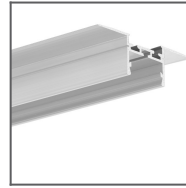

GIZA-LL-UST
Profile
Ref: C2724