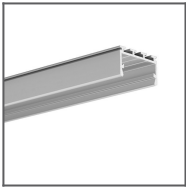

RELATED PROFILES

GIZA-LL profile
Ref: C0758