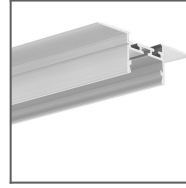

GIZA-LL-UST
Profile
Ref: C2724