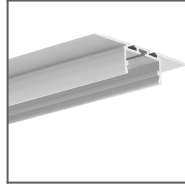

## PRODUCT DESCRIPTION

- Lengthwise suspension on a wire
- Mounting to the lighting fixture from the light source side
- Creating an installation from several lighting fixtures one under the other
- Single pole conductivity possible

### Additional information

- spare power connector included
- ATTENTION! in the case of installation in a profile without hooks at the cover bracket (e.g. GIZA-DUO-LL), remove the plastic holder in the lower part of the fastener

## TECHNICAL DRAWING

RELATED PROFILES

GIZA-LL profile  
Ref: C0758

GIZA Profile  
Ref: B5556

LIPOD Profile  
Ref: B5554

LARKO Profile  
Ref: B5552

GIZA-DUO-LL  
Profile  
Ref: C2162

GLAZA-LL Profile  
Ref: C2627