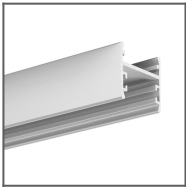

## PRODUCT DESCRIPTION

- Lengthwise suspension on a wire
- Mounting to the lighting fixture from the light source side
- Creating an installation from several lighting fixtures one under the other
- Single pole conductivity possible

### Additional information

- spare power connector included
- ATTENTION! in the case of installation in a profile without hooks at the cover bracket (e.g. GIZA-DUO-LL), remove the plastic holder in the lower part of the fastener

## TECHNICAL DRAWING

RELATED PROFILES

GIZA-LL profile  
Ref: C0758

GIZA Profile  
Ref: B5556

LIPOD Profile  
Ref: B5554

LARKO Profile  
Ref: B5552

GIZA-DUO-LL  
Profile  
Ref: C2162

GLAZA-LL Profile  
Ref: C2627

GIZA-LL-T Profile  
Ref: C2479

GIZA-LL-UST  
Profile  
Ref: C2724

GLAZA-DUO  
Profile  
Ref: C3059