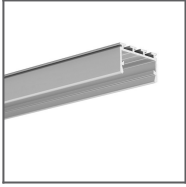

RELATED PROFILES

GIZA-LL profile
Ref: C0758