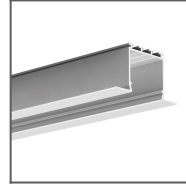

## PRODUCT DESCRIPTION

- Lengthwise suspension on a wire
- Mounting to the lighting fixture from the light source side
- Creating an installation from several lighting fixtures one under the other
- Single pole conductivity possible

### Additional information

- spare power connector included
- ATTENTION! in the case of installation in a profile without hooks at the cover bracket (e.g. GIZA-DUO-LL), remove the plastic holder in the lower part of the fastener

## TECHNICAL DRAWING

RELATED PROFILES

GIZA-LL profile  
Ref: C0758

GIZA Profile  
Ref: B5556

LIPOD Profile  
Ref: B5554

LARKO Profile  
Ref: B5552

GIZA-DUO-LL  
Profile  
Ref: C2162

GLAZA-LL Profile  
Ref: C2627