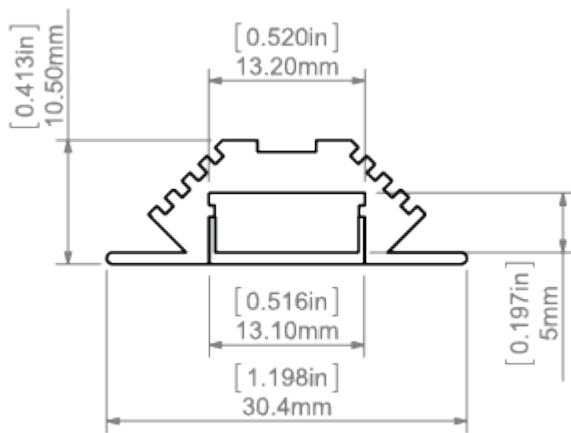

1210	X	X
	1220	X	X
	1275	X	X
	0530	X	X
	1910	X	X
	1820	X	X

AVAILABLE LENGTHS

Ref. nr.	surface finish	available lengths
B4370ANODA_1	Silver anodized	1000 mm
B4370ANODA_2	Silver anodized	2000 mm
B4370ANODA_3	Silver anodized	3000 mm

TECHNICAL DRAWING