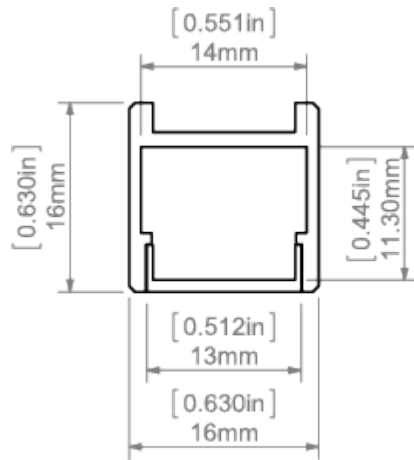

Mounting

- with plastic mounting brackets attached to mounting surface with bolts

Additional information

- possibility of making a linear fixture with IP67 protection, which means the fixture is dustproof and waterproof
- can be equipped with transparent and frosted covers, aluminum-colored and metalized plastic end caps
- space for LED strip: 14 mm

AVAILABLE LENGTHS

Ref. nr.	surface finish	available lengths
B9204ANODA_1	Silver anodized	1000 mm
B9204ANODA_2	Silver anodized	2000 mm
B9204ANODA_3	Silver anodized	3000 mm

TECHNICAL DRAWING

RELATED PRODUCTS