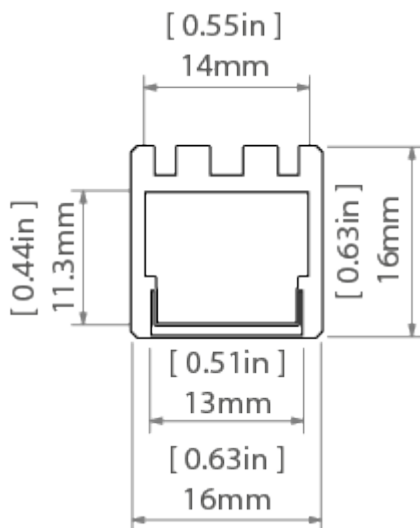

less visible depending on the radius)

AVAILABLE LENGTHS

Ref. nr.	surface finish	available lengths
B7696ANODA_1	Silver anodized	1000 mm
B7696ANODA_2	Silver anodized	2000 mm
B7696ANODA_3	Silver anodized	3000 mm

TECHNICAL DRAWING