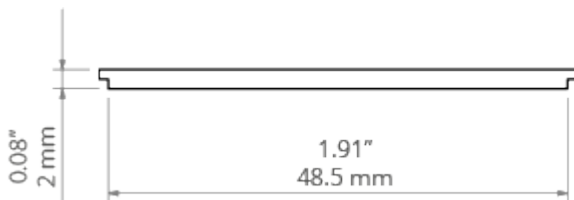

PRODUCT DESCRIPTION

Fill empty fields

Product nr.
Fixture type
Company
Job name
Date

**TECHNICAL SPECIFICATION**

Material	PC
Available length	1000 mm, 2000 mm, 3000 mm
UV resistance	yes

TECHNICAL DRAWING

RELATED PROFILES