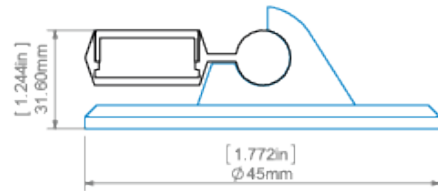

TECHNICAL DRAWING

POLI profile and POLI mounting bracket
profil POLI z mocownikiem POLI