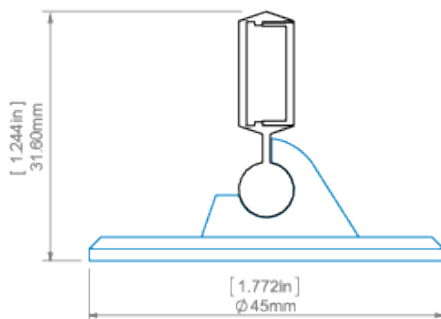

POLI profile and POLI mounting bracket
profil POLI z mocownikiem POLI