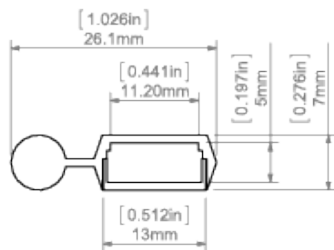

TECHNICAL DRAWING

POLI profile and POLI mounting bracket
profil POLI z mocownikiem POLI