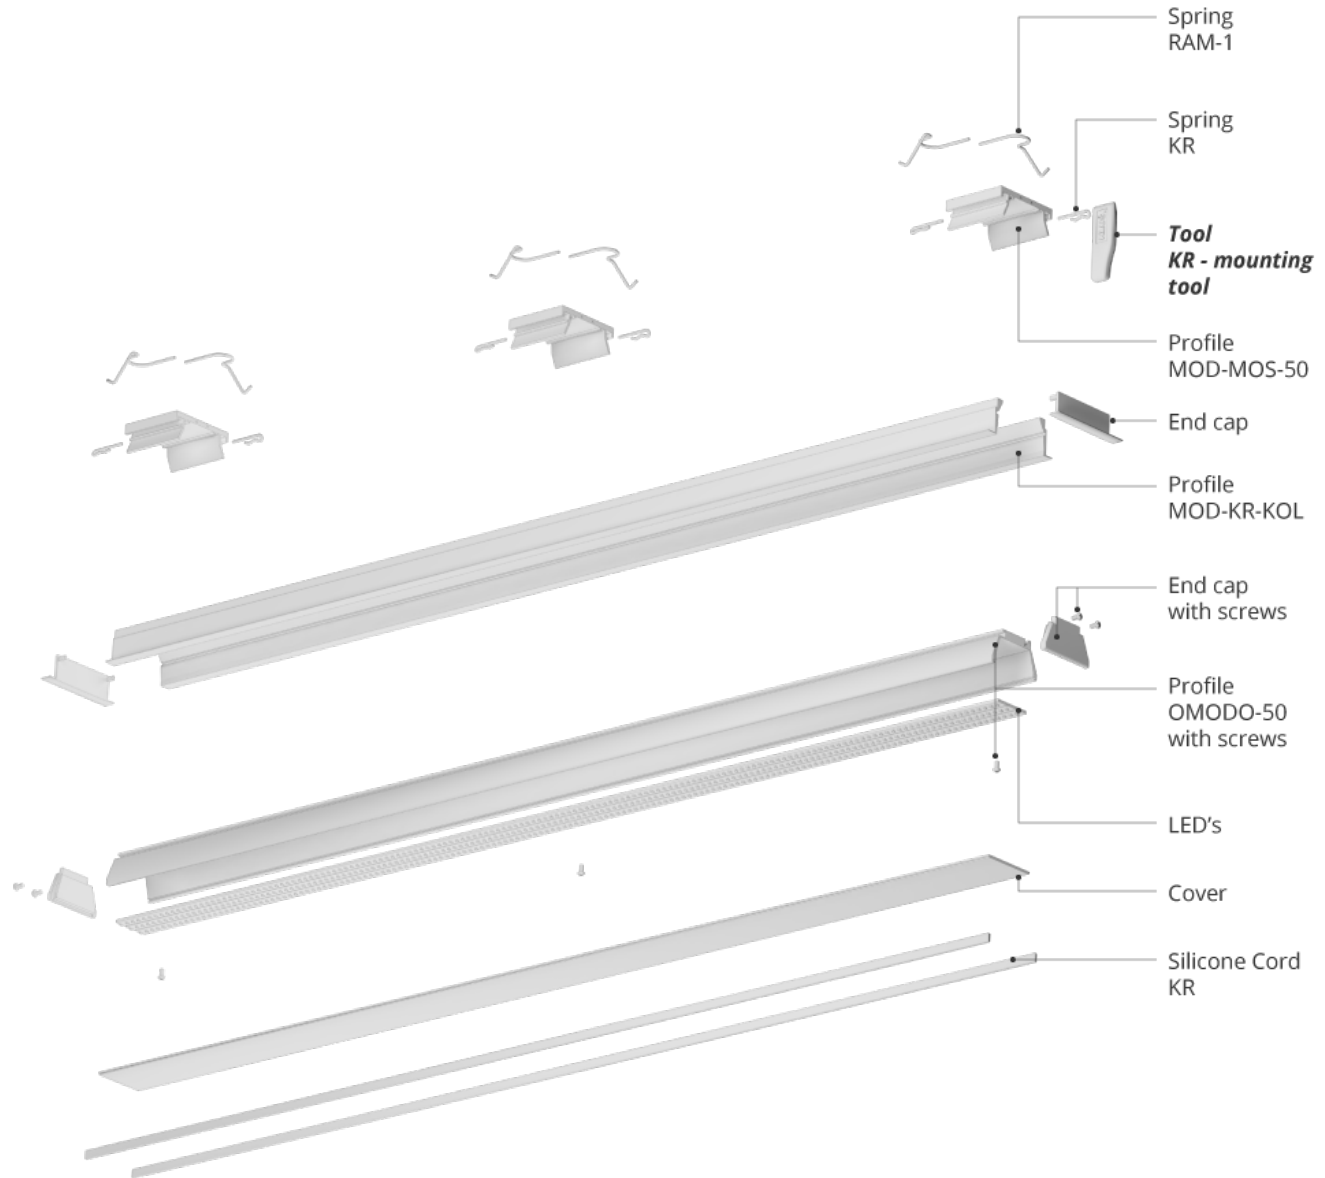

span {font-weight:600;}

Animation: Profile system MOD-KOL-50

span {font-weight:600;}

Scheme: Profile system MOD-KOL-50

TECHNICAL DRAWING