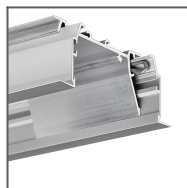

The gaps between the edges of the mounting channel and the “core” of the fixture can be finished with a dedicated silicone cord.

span {font-weight:600;}

Animation: Profile system MOD-KOL-50

span {font-weight:600;}

Scheme: Profile system MOD-KOL-50

TECHNICAL DRAWING

RELATED PROFILES

OMODO-50 Profile
Ref: 18053

RAM-KOL-50
Profile
Ref: 18060

RELATED PRODUCTS

MARKETING MATERIALS

Foam 70467
Ref: 70467