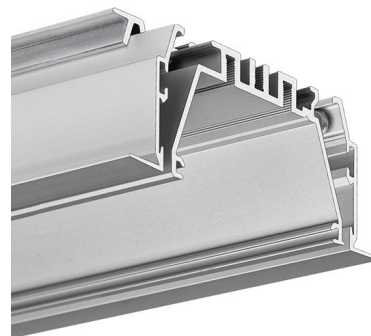

PRODUCT DESCRIPTION

The information contained in the description applies to the MOD-KOL-50 system (a set of [RAM-KOL-50](#), [OMODO-50](#) profiles).

- Wall-to-wall mounting possible
- Openwork structure of the Mounting track
- Adjustable elements of the mounting track
- Mounting to drywall boards
- Hardly visible aluminum elements
- Easy maintenance
- Glare rating UGR <19 possible

- main and decorative lighting.

Mounting

- in drywall, using a dedicated mounting track and dedicated accessories,
- can be easily connected into runs,
- the cover is cut to the length of the profile.

Additional information

MOD-KOL-50 fixtures are designed for 3 LED tapes (10mm wide) or 4 tapes (8mm wide) or a LED current module up to 24 mm wide.

The lighting fixture is designed so that the “core” of the lighting fixture (profile with LED tapes, power supply, wires and end caps) can be prepared in advance, in factory conditions. The only thing to be done at the installation site is to insert the prepared “core” (OMODO-50) into the pre-installed mounting channel (RAM-KOL-50).

The gaps between the edges of the mounting channel and the “core” of the fixture can be finished with a dedicated silicone cord.

span {font-weight:600;}

Animation: Profile system MOD-KOL-50

span {font-weight:600;}