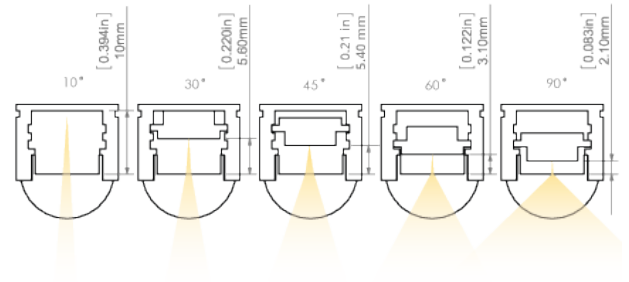

Company

Job name

Date

TECHNICAL SPECIFICATION

Application

- main and decorative lighting.

Mounting

- to the surface, suspended or recessed, using dedicated accessories, properly selected screws, double-sided adhesive tape or mounting adhesive,
- the cover is cut to the length of the profile,
- easy assembly and disassembly by snapping in and out.

Additional information

- possibility of making a linear fixture with IP67 protection, which means the fixture is dustproof and waterproof
- the insert setting adjustment enables 10, 30, 45, 60 and 90 degree beam angles
- space for LED strip: 11.2 mm

AVAILABLE LENGTHS

Ref. nr.	surface finish	available lengths
B468+43ANODA_1	Silver anodized	1000 mm
B468+43ANODA_2	Silver anodized	2000 mm
B468+43ANODA_3	Silver anodized	3000 mm

TECHNICAL DRAWING

REGULOR profile and PDS-STN mounting bracket
profil REGULOR z mocownikiem PDS-STN