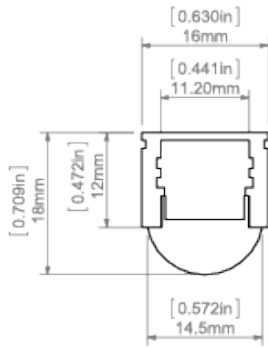

Company

Job name

Date

TECHNICAL SPECIFICATION

Application

- main and decorative lighting.

Mounting

- to the surface, suspended or recessed, using dedicated accessories, properly selected screws, double-sided adhesive tape or mounting adhesive,
- the cover is cut to the length of the profile,
- easy assembly and disassembly by snapping in and out.

Additional information

- possibility of making a linear fixture with IP67 protection, which means the fixture is dustproof and waterproof
- the insert setting adjustment enables 10, 30, 45, 60 and 90 degree beam angles
- space for LED strip: 11.2 mm

AVAILABLE LENGTHS

Ref. nr.	surface finish	available lengths
B468+43ANODA_1	Silver anodized	1000 mm
B468+43ANODA_2	Silver anodized	2000 mm
B468+43ANODA_3	Silver anodized	3000 mm

TECHNICAL DRAWING

REGULOR profile and PDS-STN mounting bracket
profil REGULOR z mocownikiem PDS-STN