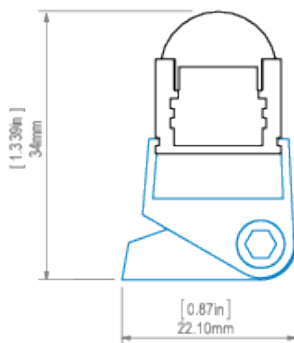

REGULOR profile and REG-PD-UV mounting bracket
profil REGULOR z mocownikiem REG-PD-UV