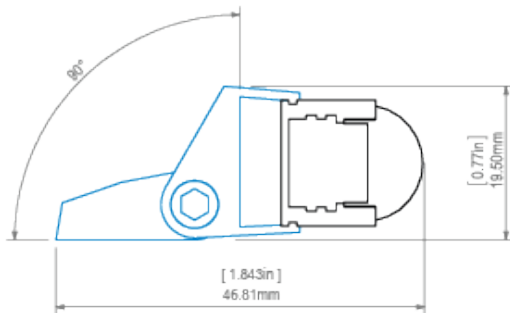

REGULOR profile and PDS-STN mounting bracket
profil REGULOR z mocownikiem PDS-STN

REGULOR profile and REG-PD-UV mounting bracket
profil REGULOR z mocownikiem REG-PD-UV