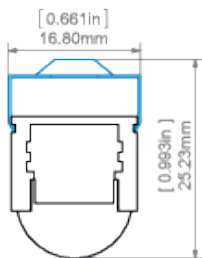

TECHNICAL DRAWING