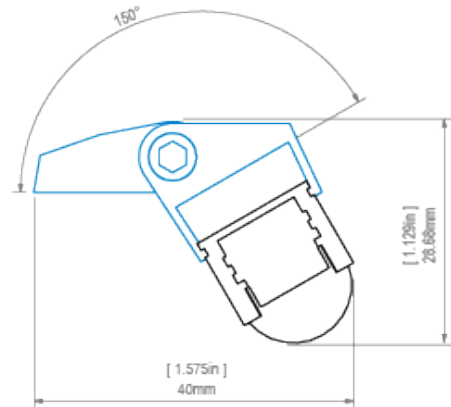

REGULOR profile and PL-PDM mounting bracket
profil REGULOR z mocownikiem PL-PDM

REGULOR profile and REG-PD-UV mounting bracket
profil REGULOR z mocownikiem REG-PD-UV