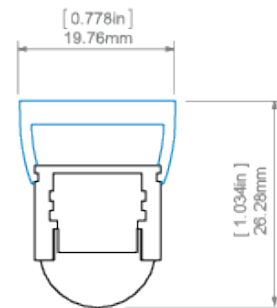

Company

Job name

Date

TECHNICAL SPECIFICATION

Application

- main and decorative lighting.

Mounting

- to the surface, suspended or recessed, using dedicated accessories, properly selected screws, double-sided adhesive tape or mounting adhesive,
- the cover is cut to the length of the profile,
- easy assembly and disassembly by snapping in and out.

Additional information

- possibility of making a linear fixture with IP67 protection, which means the fixture is dustproof and waterproof
- the insert setting adjustment enables 10, 30, 45, 60 and 90 degree beam angles
- space for LED strip: 11.2 mm

AVAILABLE LENGTHS

Ref. nr.	surface finish	available lengths
B468+43ANODA_1	Silver anodized	1000 mm
B468+43ANODA_2	Silver anodized	2000 mm
B468+43ANODA_3	Silver anodized	3000 mm

TECHNICAL DRAWING

REGULOR profile and PDS-STN mounting bracket
profil REGULOR z mocownikiem PDS-STN