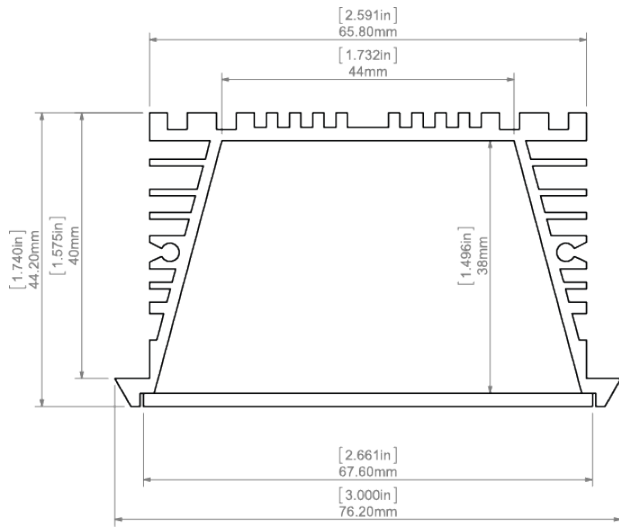

TECHNICAL DRAWING