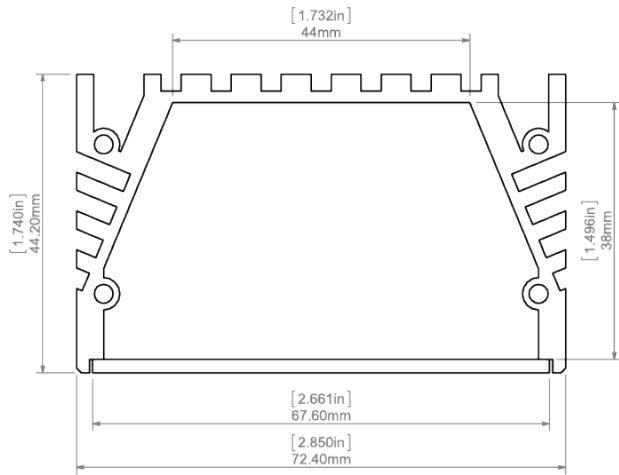

TECHNICAL DRAWING