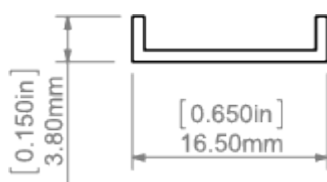

TECHNICAL SPECIFICATION

Material	PC
Available length	1000 mm, 2000 mm, 3000 mm
UV resistance	increased

TECHNICAL DRAWING

RELATED PROFILES

SILER Profile
Ref: B9325