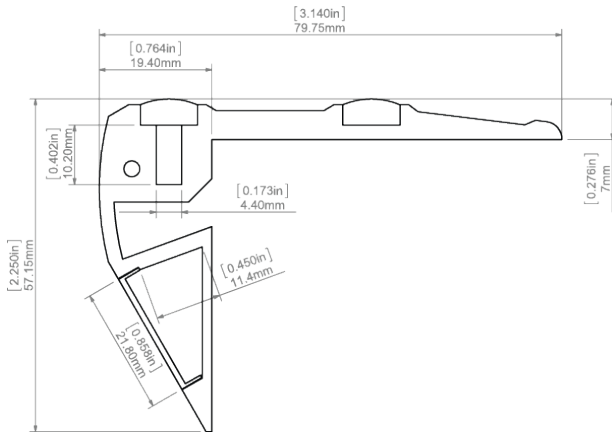

Ref. nr.	surface finish	available lengths
18038ANODA_3	Silver anodized	3000 mm
18038K7_2	Black anodized	2000 mm
18038K7_3	Black anodized	3000 mm

TECHNICAL DRAWING