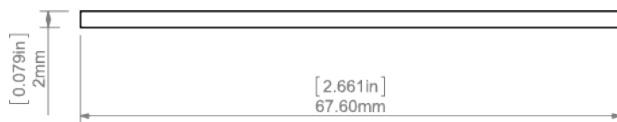

PRODUCT DESCRIPTION

- A wide cover with a grooved surface
- Dedicated to the SEPOD, SEKOD, SEKOMA extrusions
- Good light diffusion

Fill empty fields

Product nr.

Fixture type

Company

Job name

Date

**TECHNICAL SPECIFICATION**

Material	PMMA
Available length	1000 mm, 2000 mm, 3000 mm
UV resistance	yes

TECHNICAL DRAWING

RELATED PROFILES

SEPOD Profile
Ref: B6593

SEKOMA Profile
Ref: B6595

SEKODU Profile
Ref: B6597