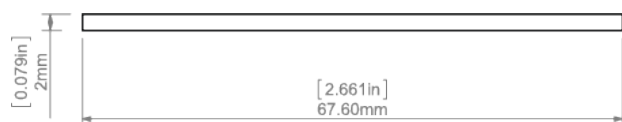

**PRODUCT DESCRIPTION**

- Wide, structured cover
- Dedicated to the SEPOD, SEKODU and SEKOMA extrusions
- Good light diffusion

Fill empty fields

Product nr.

Fixture type

Company

Job name

Date

**TECHNICAL SPECIFICATION**

Material	PMMA
Available length	1000 mm, 2000 mm, 3000 mm
UV resistance	yes

**TECHNICAL DRAWING**

RELATED PROFILES

SEPOD Profile  
Ref: B6593

SEKOMA Profile  
Ref: B6595

SEKODU Profile  
Ref: B6597