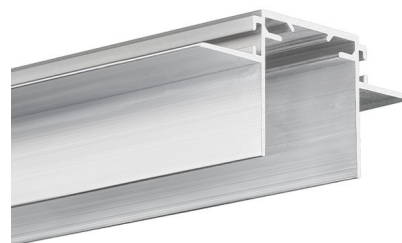

PRODUCT DESCRIPTION

- Mounting track
- Mounting to 16 mm / 0.63" drywall boards
- Easy servicing of the lighting fixture
- Stable mounting to a suspended ceiling
- Non visible aluminum elements

FINISH :

Non anodized (raw)

*Custom colors available upon request

Fill empty fields

Product nr.

Fixture type

Company

Job name

Date

TECHNICAL SPECIFICATION

Application

- makes installation and service of lighting fixtures easy

Mounting

- in drywall, with screws,
- can be easily connected into runs.

AVAILABLE LENGTHS

Ref. nr.	surface finish	available lengths
C1293NA_1	Non anodized (raw)	1000 mm
C1293NA_2	Non anodized (raw)	2000 mm
C1293NA_3	Non anodized (raw)	3000 mm

TECHNICAL DRAWING