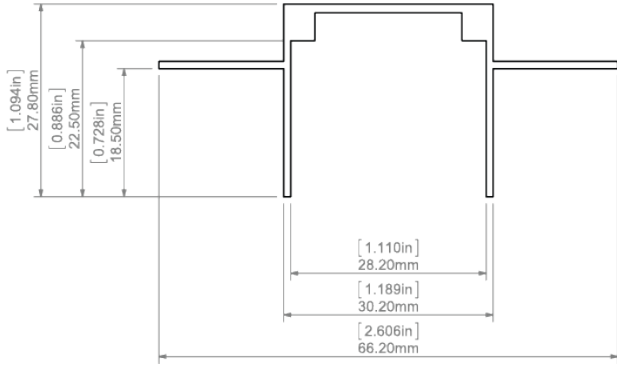

TECHNICAL SPECIFICATION

Application

- for creating easily serviceable built-in lighting fixtures
- for 16 mm (5/8") thick drywall

Mounting

- with screws appropriately selected for the mounting surface

AVAILABLE LENGTHS

Ref. nr.	surface finish	available lengths
B6638V1NA_1	Non anodized (raw)	1000 mm
B6638V1NA_2	Non anodized (raw)	2000 mm
B6638V1NA_3	Non anodized (raw)	3000 mm

TECHNICAL DRAWING

RELATED PROFILES

GIZA-LL profile
Ref: C0758