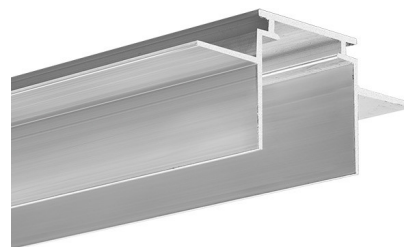

PRODUCT DESCRIPTION

- Mounting track
- Mounting to 16 mm / 0.63" drywall boards
- Easy servicing of the lighting fixture
- Stable mounting to a suspended ceiling
- Non visible aluminum elements

FINISH :

Non anodized (raw)

*Custom colors available upon request

Fill empty fields

Product nr.

Fixture type

Company

Job name

Date

TECHNICAL SPECIFICATION

Application

- for creating easily serviceable built-in lighting fixtures
- for 16 mm (5/8") thick drywall

Mounting

- with screws appropriately selected for the mounting surface

AVAILABLE LENGTHS

Ref. nr.	surface finish	available lengths
B6638V1NA_1	Non anodized (raw)	1000 mm
B6638V1NA_2	Non anodized (raw)	2000 mm
B6638V1NA_3	Non anodized (raw)	3000 mm

TECHNICAL DRAWING