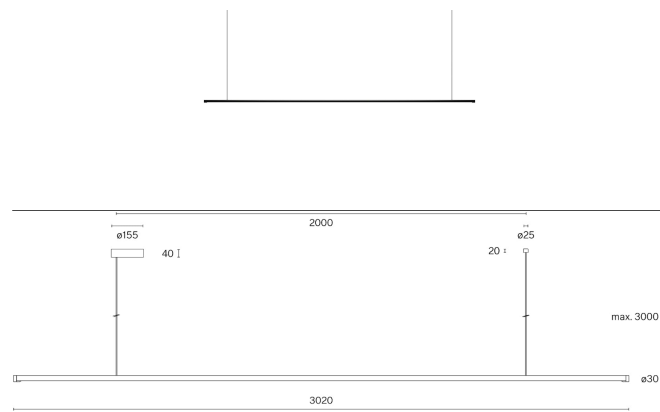

w181 Linier pro s2

Article-specific information

Version	w181 Linier pro s2
Mounting	Ceiling suspended
Colour temperature (CCT)/ Luminous flux	3000 K / 5460 lm 4000 K / 5686 lm
Voltage / System power	220–240 V / 41.4 W
Efficacy	137 lm / W
Light control	DALI dim-Push dim
Net weight	2.7 kg

3000 K Colour temperature (CCT)

Jet black (RAL 9005)	●	181PS223005 / 7330492002125
Traffic white (RAL 9016)	●	181PS223002 / 7330492002149

4000 K Colour temperature (CCT)

Jet black (RAL 9005)	●	181PS224005 / 7330492002132
Traffic white (RAL 9016)	●	181PS224002 / 7330492002156