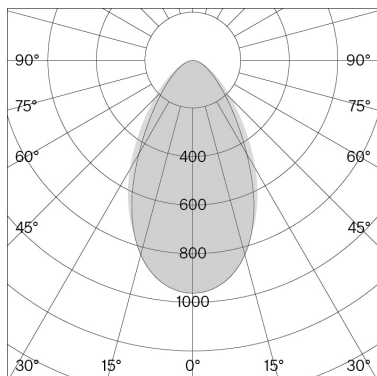

w181 Linier pro s1 3000 K

Technical information

Physical	
Material	Lamp body: aluminium Canopy & bracket: ABS
Optics	Louver: polyamide Lens: PMMA
IP-rating	20
Protection class	II
LED	
Light source	Integrated LED (included)
Life time expectancy	L80 / 50,000 h
CRI Colour Rendering Index	≥ 90
Standard deviation of colour matching	3-step MacAdam
Replaceable by a professional	

The technical data represent rated values for an ambient temperature of 25°C. The data values for the luminous flux are initially subject to a tolerance of +/- 10%, those for the electrical connected load are initially subject to a tolerance of +/- 10%, and those for the colour temperature are initially subject to a tolerance of +/- 150 K. No liability is assumed for typographical or printing errors. The applicable General Terms & Conditions apply.

Article-specific information

Version	w181 Linier pro s1
Mounting	Ceiling suspended
Colour temperature (CCT)/ Luminous flux	3000 K / 2730 lm 4000 K / 2781 lm
Voltage / System power	220–240 V / 20.7 W
Efficacy	134 lm / W
Light control	DALI dim-Push dim
Net weight	1.7 kg
3000 K Colour temperature (CCT)	
Jet black (RAL 9005)	●
Traffic white (RAL 9016)	●
4000 K Colour temperature (CCT)	
Jet black (RAL 9005)	●
Traffic white (RAL 9016)	●

Version	w181 Linier pro s2
Mounting	Ceiling suspended
Colour temperature (CCT)/ Luminous flux	3000 K / 5460 lm 4000 K / 5686 lm
Voltage / System power	220–240 V / 41.4 W
Efficacy	137 lm / W
Light control	DALI dim-Push dim
Net weight	2.7 kg