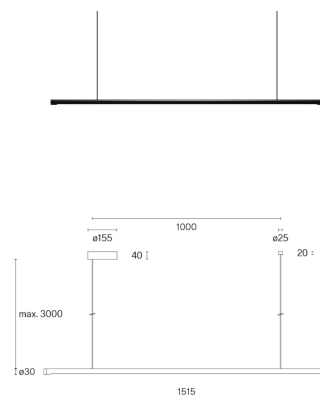

Article-specific information

Version	w181 Linier pro s1
Mounting	Ceiling suspended
Colour temperature (CCT)/ Luminous flux	3000 K / 2730 lm 4000 K / 2781 lm
Voltage / System power	220–240 V / 20.7 W
Efficacy	134 lm / W
Light control	DALI dim-Push dim
Net weight	1.7 kg
3000 K Colour temperature (CCT)	
Jet black (RAL 9005)	●
Traffic white (RAL 9016)	●
4000 K Colour temperature (CCT)	
Jet black (RAL 9005)	●
Traffic white (RAL 9016)	●

w181 Linier pro s1