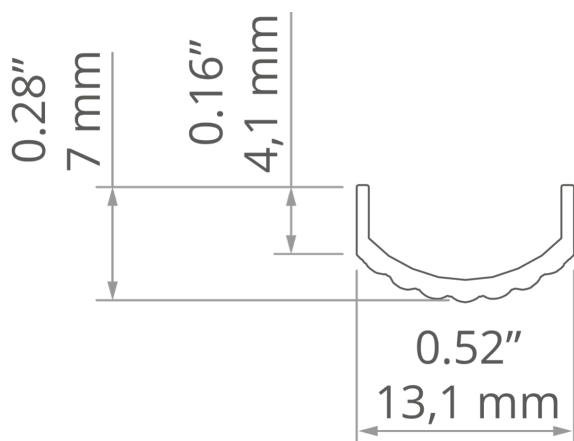

APPLICATION

- LED protection and light diffusion in lighting fixtures

MONTAGE

- to the profile, by pressing

TECHNICAL DRAWING

TECHNICAL SPECIFICATIONS

Color	<input type="checkbox"/> frosted	Length	Ref
Material	PC	1000 mm	17076_1
Shape	semicircular	2000 mm	17076_2
Maximum length on request	6000 mm	3000 mm	17076_3
Light transmission	62		
Width	13 mm		
Possibility of obtaining a line of light	yes		