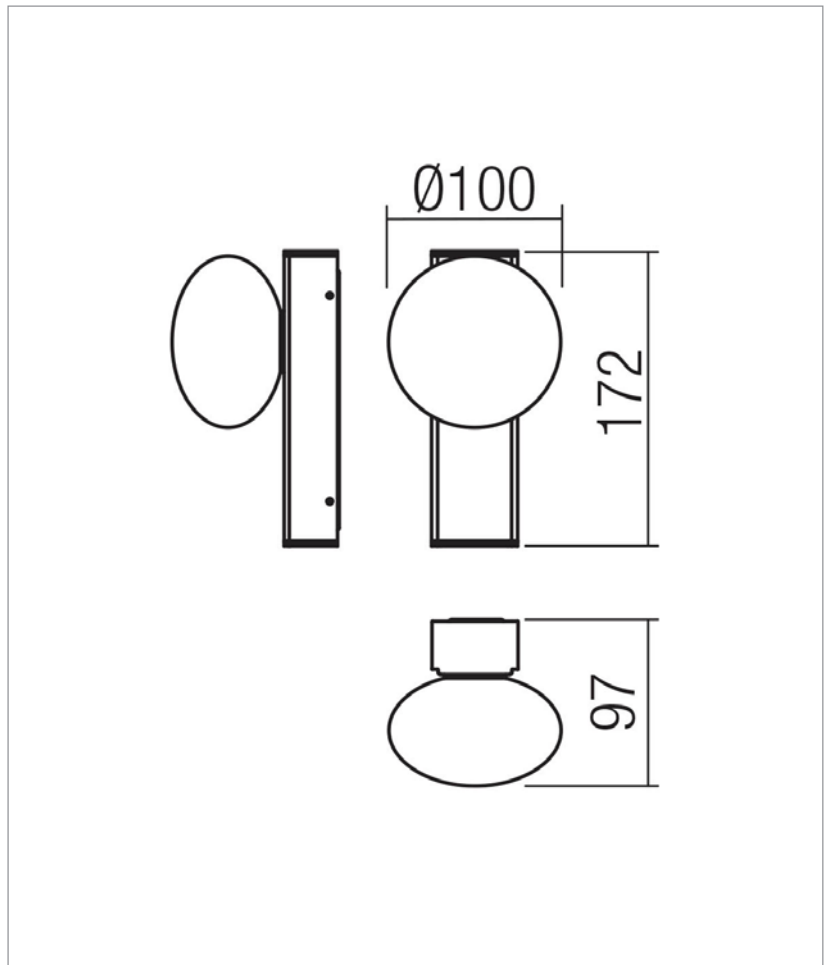

RU - Бра для внутреннего освещения, оснащенное светодиодами COB, с защитой от влаги, возможностью изменения цветовой температуры света, корпусом из хромированного алюминия, окрашенным в электростатическом поле в матово-черный цвет, и рассеивателем из сатинированного опалового стекла белого цвета.

HU - Beltéri fali lámpa nedvességvédelemmel, COB LED-del ellátva, a fény színhőmérsékletének megválasztási lehetőségével, elektrosztatikus térben matt feketére festett szerkezet, szatén opál fehér üveg diszperzór.

BG - Аплик за интериор със защита от влага, оборудван с LED COB, с възможност за избор на цвят на светлината, алуминиева конструкция, боядисана в электростатично поле в матово черно, дифузер от сатенирано опалово бяло стъкло.

SK - Interiérové nástenné svietidlo chránené proti vlhkosti, vybavené COB LED, s možnosťou voľby teploty farby svetla, hliníková konštrukcia elektrostáticky lakovaná v pieskovo čiernej farbe, saténový opálový biely difúzor zo skla.

Product type	Wall lamp
Input voltage	220-240V, 50/60Hz
Power	5W
Led type	COB LED 1 pcs x 5W
Color temperature	CCT 3000K/4000K
Led luminous flux	3000K: 610lm, 4000K: 710lm
System luminous flux	3000K: 475lm, 4000K: 555lm
CRI	90
OPTICS	-
Dimmable	-
Øuse (lm)	710
Pon (w)	5
FTM	0.926
ηTM	-
Energy efficiency class	E
Warranty (years)	3
Protection class	Class I
IP rating	IP44

LED removal by a specialist **Yes**
Driver removal by a specialist **Yes**

Standards: EN 60598-1:2015 + A1:2018, EN 60598-2-1:2020, EN 60598-2-2:2012, EN 62493:2015, EN 62471:2008, EN 62031:2008 + A1:2013 + A2:2015, EN 60529:1992 + A2:2013, EN 55015:2019 + A11:2020, EN 61000-3-2:2019, EN 61000-3-3:2013 + A1:2019, EN 61547:2009.
Made in PRC.