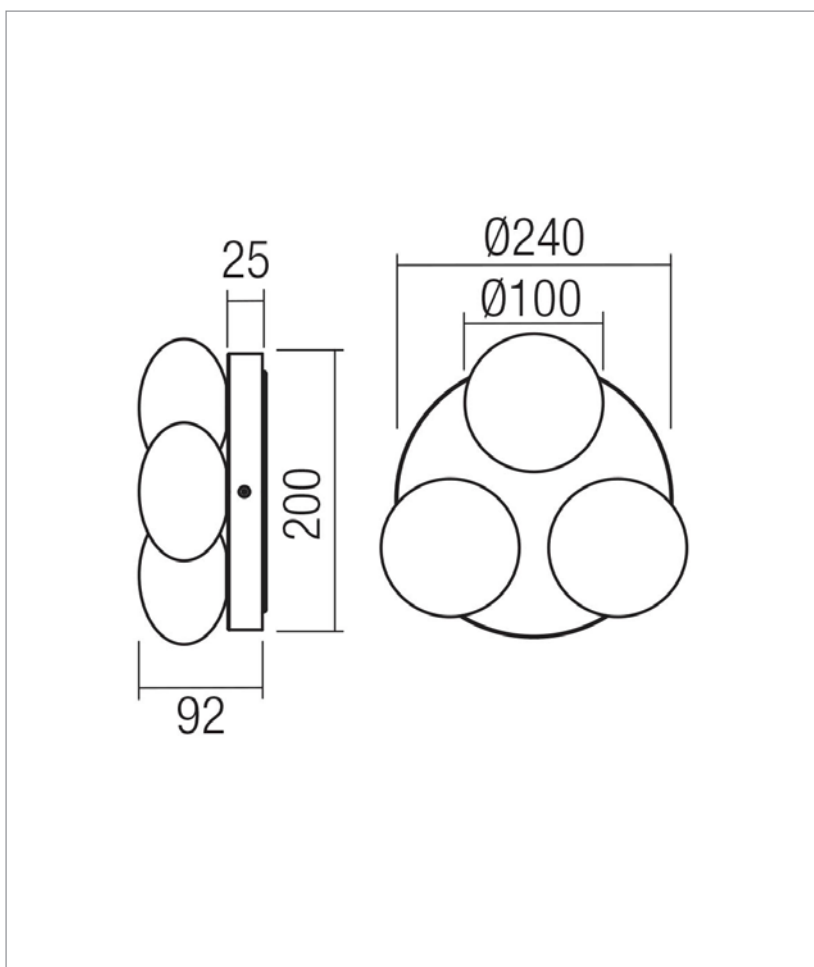

HU - Beltéri mennyezeti lámpa nedvességvédelemmel, COB LED-del ellátva, a fény színhőmérsékletének megválasztási lehetőségével, elektrosztatikus térben matt feketére festett alumínium szerkezet, szatén opál fehér üveg diszperzór.

BG - Плафониера за интериор със защита от влага, оборудвана с LED-ове COB, с възможност за избор на цвят температура на светлината, алуминиева конструкция, боядисана в электростатично поле в матово черно, дифузери от сатенирано опалово бяло стъкло.

SK - Interiérové stropné svetidlo chránené proti vlhkosti, vybavené COB LED, s možnosťou voľby teploty farby svetla, hliníková konštrukcia elektrostaticky lakovaná v pieskovo čiernej farbe, saténový opáľový biely difúzor zo skla.

Product type	Ceiling lamp
Input voltage	220-240V, 50/60Hz
Power	3 x 5W
Led type	COB LED 3 pcs x 5W
Color temperature	CCT 3000K/4000K
Led luminous flux	3000K: 1400lm, 4000K: 1630lm
System luminous flux	3000K: 1020lm, 4000K: 1170lm
CRI	90
OPTICS	-
Dimmable	-
Øuse (lm)	1630
Pon (w)	15
FTM	0.926
ηTM	-
Energy efficiency class	F
Warranty (years)	3
Protection class	Class I
IP rating	IP44

LED removal by a specialist **Yes**
Driver removal by a specialist **Yes**

Standards: EN 60598-1:2015 + A1:2018, EN 60598-2-1:2020, EN 60598-2-2:2012, EN 62493:2015, EN 62471:2008, EN 62031:2008 + A1:2013 + A2:2015, EN 60529:1992 + A2:2013, EN 55015:2019 + A11:2020, EN 61000-3-2:2019, EN 61000-3-3:2013 + A1:2019, EN 61547:2009.
Made in PRC.