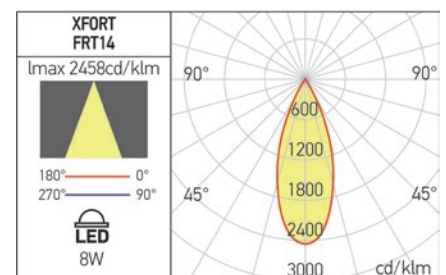

IT - Sospensione decorativa con forma cilindrica, per installazione nei profili dei sistemi XFORT, dotato di LED COB e temperatura del colore bianco caldo.

RU - Декоративный подвес цилиндрической формы, для установки на конструкции систем XFORT, оснащен светодиодом COB, цветовая температура теплого белого света.

HU - Henger alakú dekoratív felfüggesztés, XFORT rendszerek szerkezetére szerelhető, COB LED-del felszerelt, meleg fehér színhőmérséklet.

BG - Декоративно окачване с цилиндрична форма, за монтаж върху конструкции от системи XFORT, оборудвано с COB LED, топла бяла цвeтова температура.

SK - Dekoratívny záves s valcovým tvarom, pre inštaláciu na konštrukcie systémov XFORT, vybavený COB LED, teplá biela farebná teplota.

Input voltage	48V DC
Lamp holder	LED
Power	8W
Color temperature	3000K
Led luminous flux	908 lm
System luminous flux	627 lm
CRI	90
OPTICS	38°
Dimmable	Yes
Øuse (mm)	908
Pon (w)	8
FTM	1.089
ηTM	124
Energy efficiency class	E
Warranty (years)	5 years
Protection class	Classe III
IP rating	IP65

Standards: EN 60598-1:2021, EN 60598-2-1:2021, EN 60598-2-2:2012, EN 62493:2015, EN 62471:2008, EN 62031:2020 + A11:2021, EN 60529:1992 + A2:2013, EN 55015:2019 + A11:2020, EN 61000-3-2:2019, EN 61000-3-3:2013 + A1:2019, EN 61547:2023, EN 62717:2017+A2:2019, EN 62722-2-1:2023.

Made in PRC.

LED removal by a specialist **YES**
Driver removal by a specialist **-**

REDO GROUP S.R.L.

Str. Alexei Tolstoj, nr. 12, Bacău - 600093, ROMÂNIA.

Tel. +40 234 562452 / 514492 / 546620. Fax: +40 0234 546677.

www.redogroup.ro

Last update: 04/2025