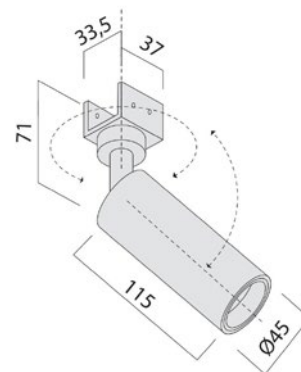

Input voltage	48V DC
Lamp holder	LED
Power	8W
Color temperature	2700K
Led luminous flux	882 lm
System luminous flux	609 lm
CRI	90
OPTICS	50°
Dimmable	Yes
Øuse (lm)	882
Pon (w)	8
FTM	1.089
ηTM	120
Energy efficiency class	E
Warranty (years)	5 years
Protection class	Classe III
IP rating	IP65