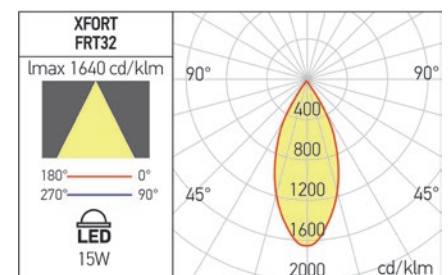

LED removal by a specialist **YES**
Driver removal by a specialist **-**

REDO GROUP S.R.L.

Str. Alexei Tolstoi, nr. 12, Bacău - 600093, ROMÂNIA.

Tel. +40 234 562452 / 514492 / 546620. Fax: +40 0234 546677.

www.redogroup.ro

Last update: 04/2025