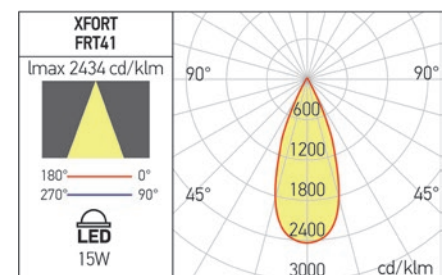

LED removal by a specialist **YES**
Driver removal by a specialist **-**

REDO GROUP S.R.L.

Str. Alexei Tolstoi, nr. 12, Bacău - 600093, ROMÂNIA.

Tel. +40 234 562452 / 514492 / 546620. Fax: +40 0234 546677.

www.redogroup.ro

Last update: 04/2025