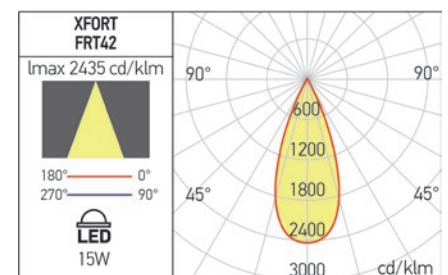

REDO GROUP S.R.L.

Str. Alexei Tolstoj, nr. 12, Bacău - 600093, ROMÂNIA.

Tel. +40 234 562452 / 514492 / 546620. Fax: +40 0234 546677.

www.redogroup.ro

Last update: 04/2025